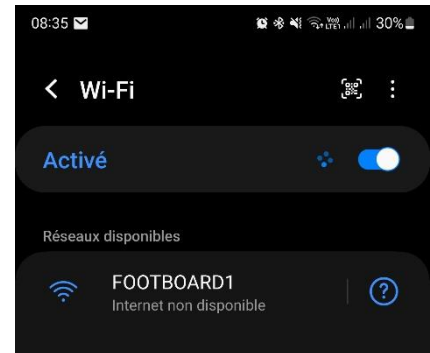

## HOW TO OPERATE THE SCOREBOARD WITH YOUR SMARTPHONE OR TABLET ?

Or follow these steps :

**Step 1** Connect your smartphone to the WiFi scoreboard  
No Password

*Note: on "Internet not available" alert choose « keep Wifi connection »*