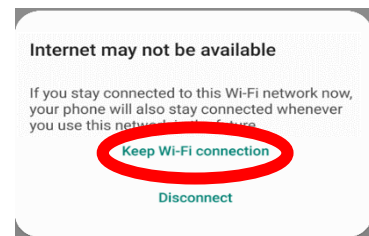

## HOW TO OPERATE THE SCOREBOARD WITH YOUR SMARTPHONE OR TABLET ?

Or follow these steps :

**Step 1** Connect your smartphone to the WiFi scoreboard  
No Password

*Note: on "Internet not available" alert choose « keep Wifi connection »*